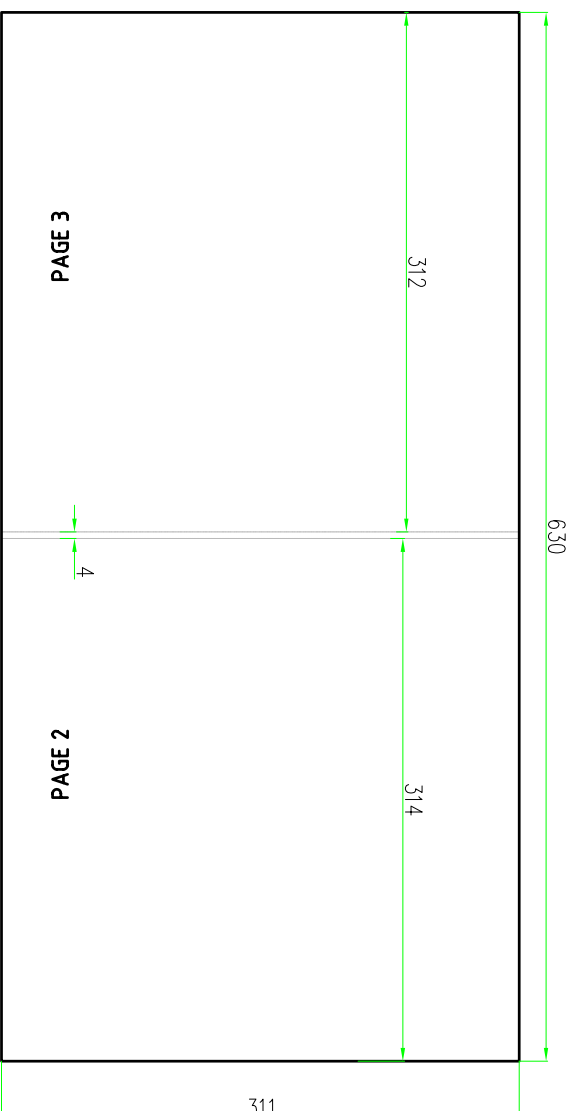

PRINT SIDE

Date: 30.3.2005

Version: 1

Designer: VeilPav

Spec. number:

Spec. description: Gatefold 2LP

Status: ok

Material: 275,300,350W/W W/G

Grain direction: ↔

PLEASE ALLOW 3mm PRINT BLEED

LEGEND

— Dimensions

— Trim

- - - - - Fold/Crease