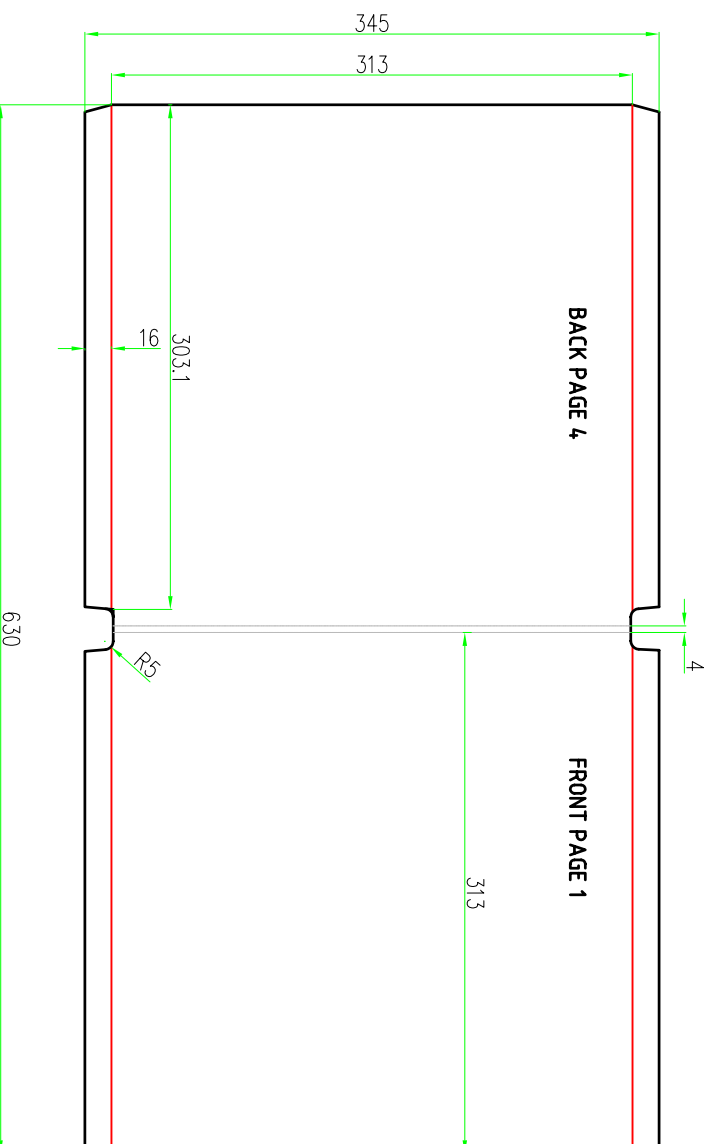

PRINT SIDE

Date: 30.3.2005

Version: 1

Designer: VeilPav

Spec. number:

Spec. description: Gatefold 2LP

Status: ok

Material: 275,300,350W/W W/G

Grain direction: ↔

PLEASE ALLOW 3mm PRINT BLEED

LEGEND

— Dimensions

— Trim

- - - - - Fold/Crease